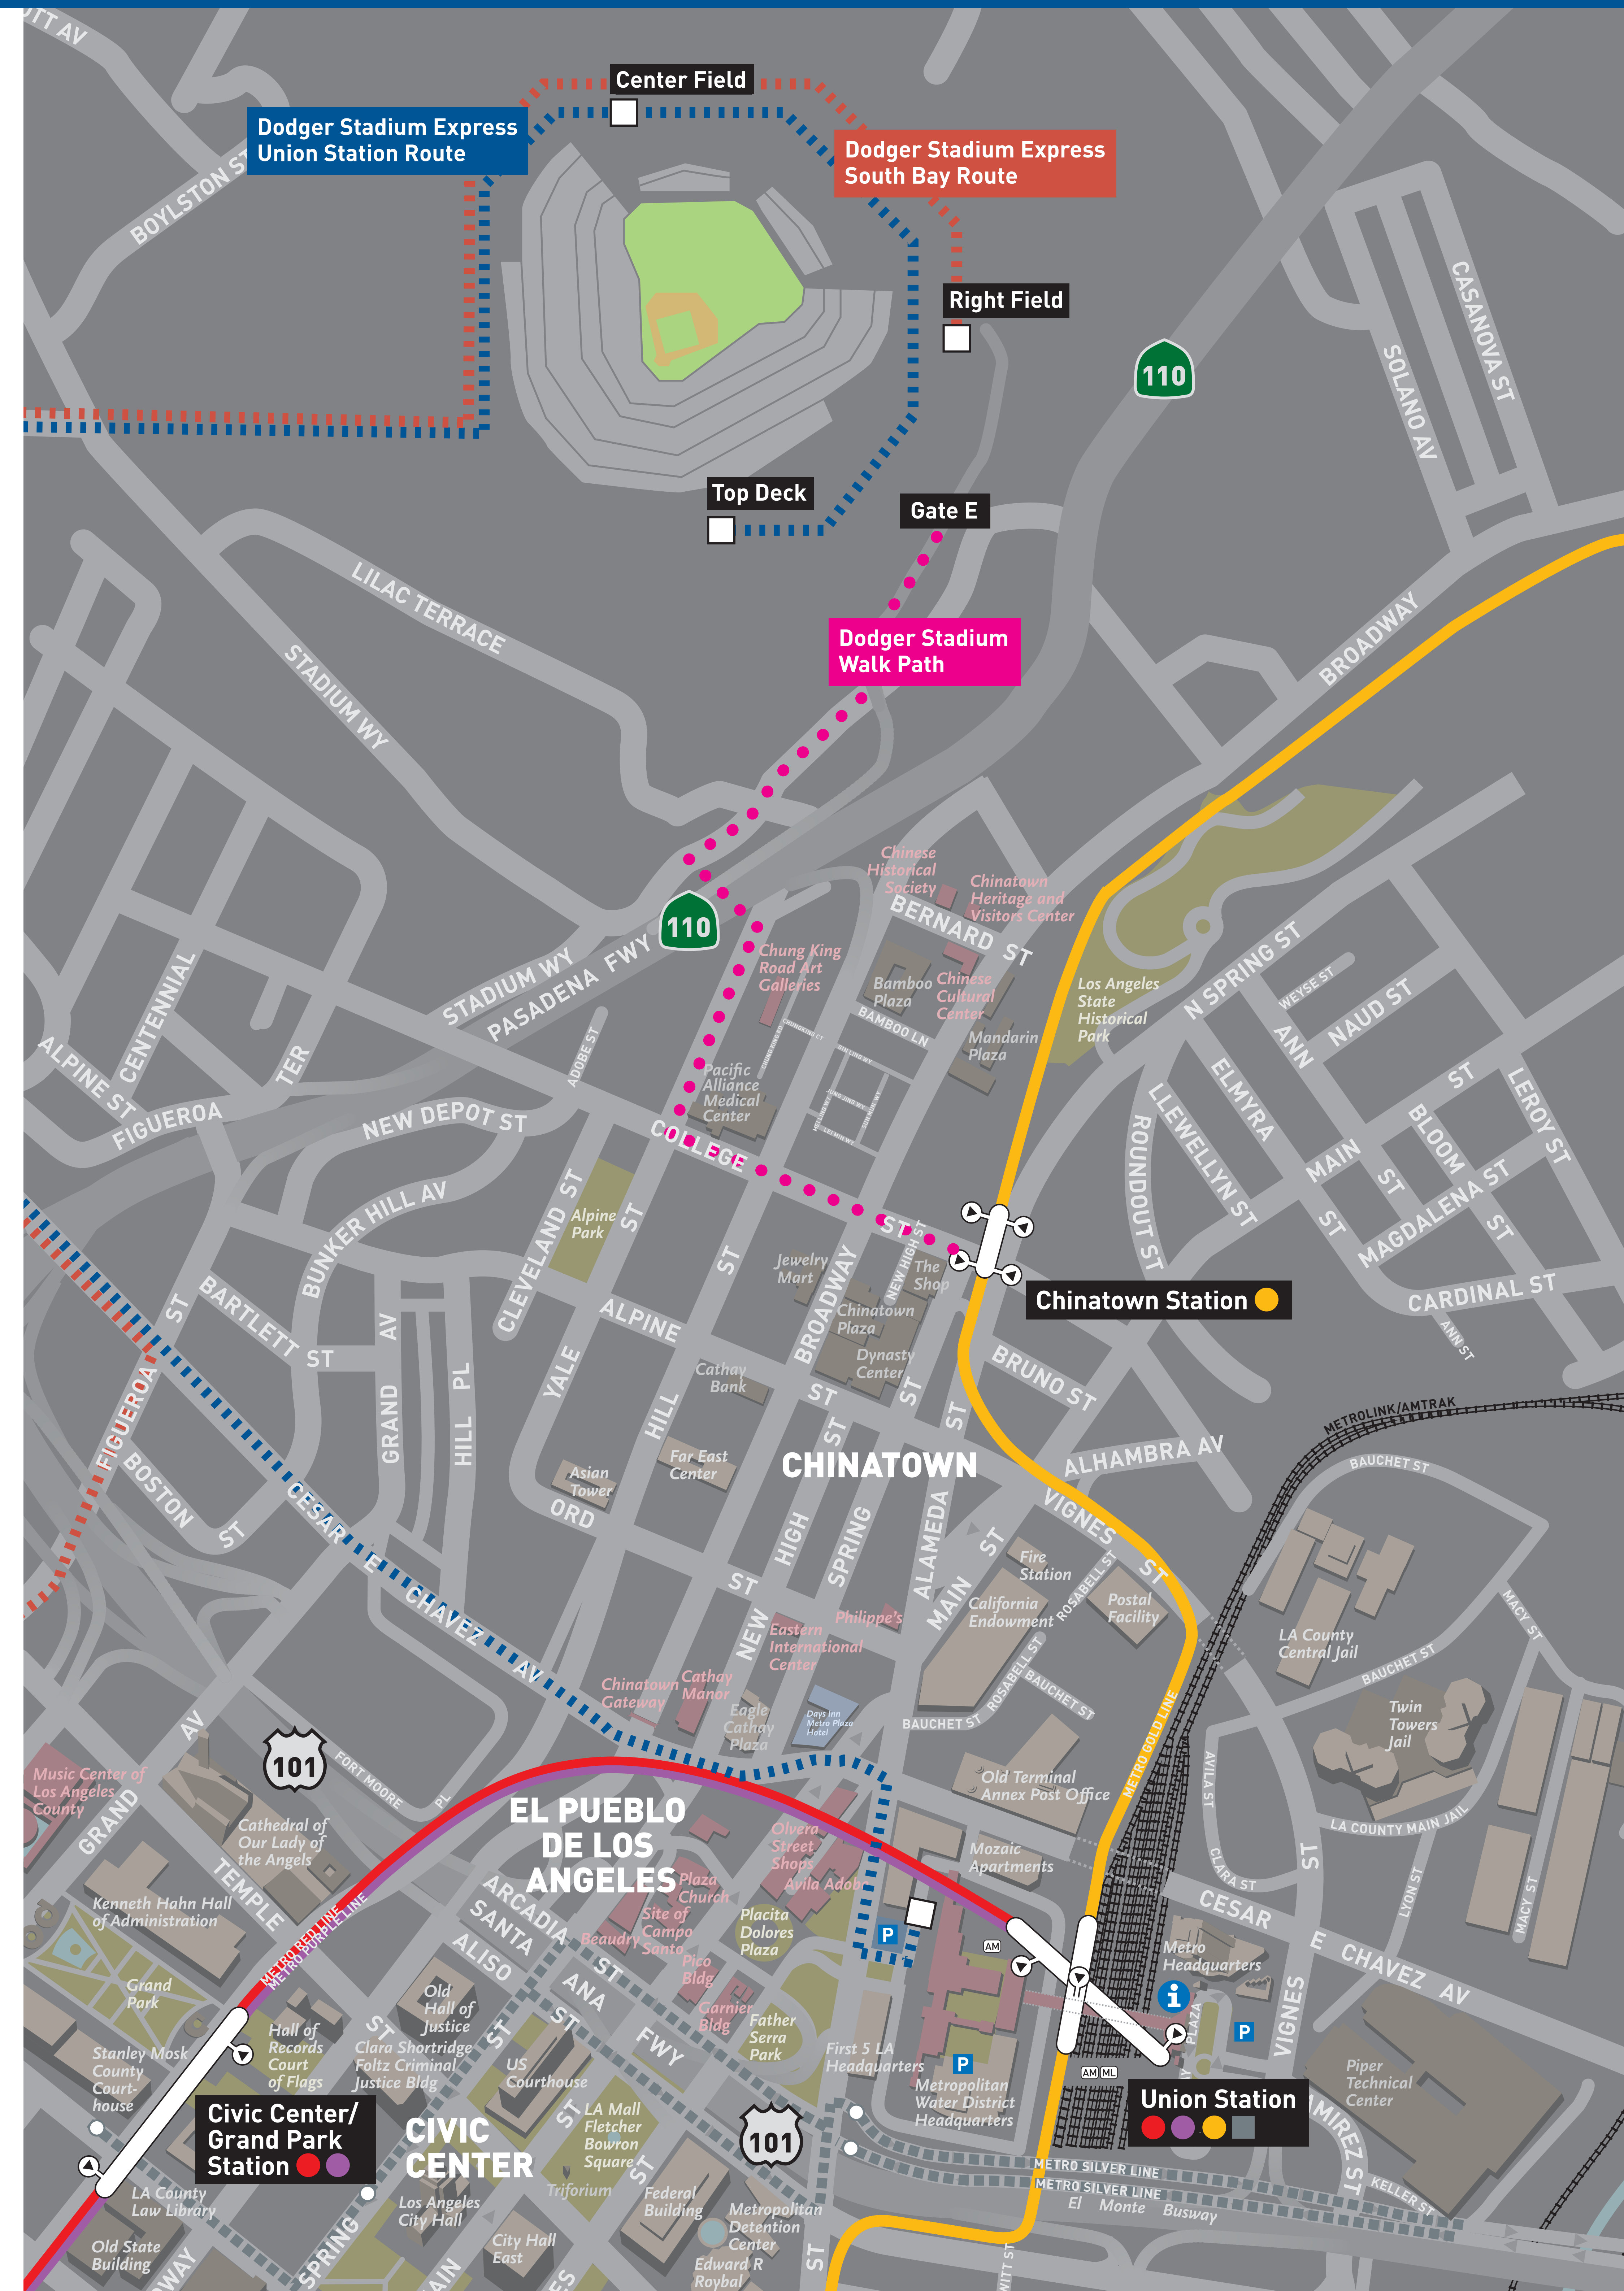

HOW TO REACH DODGER STADIUM FROM HERE:

Walk or cycle from Metro Chinatown Station to the game.

Walk/Cycle Route 1.3 miles

- > Turn to your right and head west on W College St
- > Turn right onto Yale St
- > Cross the 110 Freeway at the bridge
- > Turn right onto Stadium Way
- > Cross Stadium Way at Lookout Dr
- > Continue through to Gate E to the stadium

To view map of bike rack locations, visit dodgers.com/transportation.

Or Go Metro to Union Station and connect with the Dodger Stadium Express.

Board near the passenger drop-off/valet area near the Mozaic Apartments.

Metro®

FUNDED BY

METRO
EXPRESSLANES